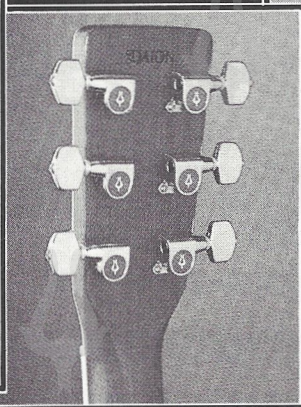

«*Craftsmanship is our design*»

DAION

THE YEAR SERIES

THE '80

THE '80/12

A solid spruce top guitar with fancy and rare OVANCOL facing. Gold plated Rotomatic machine heads, oval sound hole and brass fittings, are only a few of the outstanding features that make the '80 a delight to own and a joy to play.