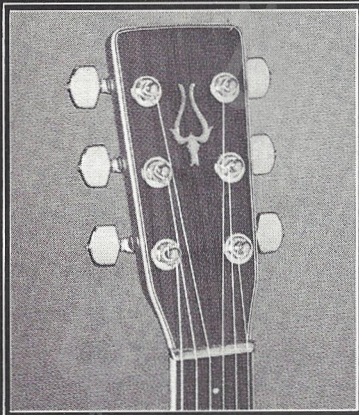

«*Craftsmanship is our design*»

DAION

THE YEAR SERIES

THE '80

THE '80/12

A solid spruce top guitar with fancy and rare OVANCOL facing. Gold plated Rotomatic machine heads, oval sound hole and brass fittings, are only a few of the outstanding features that make the '80 a delight to own and a joy to play.