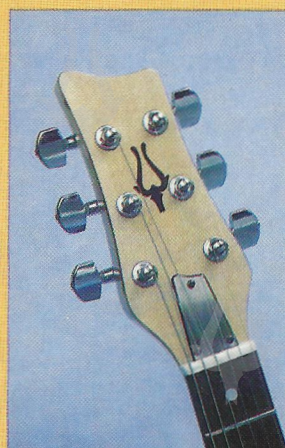

# THE SAVAGE SERIES SPECIFICATIONS

Slick and sassy, Daion's Savage Series are designed for any style of music. The solid maple neck is comfortable and fast with easy access to the 22nd fret.

On the guitars, the pickups are the renowned humbuckers. On the bass, the pickups are split single-coil and 8-pole single coil. Optimum sustain is obtained by through-the-body stringing. The guitars have mini-toggle switches that allow series or parallel coil settings for a vast variety of sounds.

## **BARBARIAN**

- Solid maple neck
- Rosewood fingerboard with pearloid position dots
- 3 humbucker pickups with anti-tilt triple screw system
- Contoured body
- Heavy duty chrome machine heads
- 3 mini-toggle switches for a variety of settings including single or double coil settings
- Heavy duty brass saddles with side lock screws
- Through-the-body stringing from back
- 22 nickle-silver frets

## **SAVAGE**

- Solid maple neck
- Rosewood fingerboard with pearloid position dots
- 2 humbucker pickups with anti-tilt triple screw system
- Contoured body
- Heavy duty chrome machine heads
- Heavy duty brass saddles with side lock screws
- Through-the-body stringing from back
- 22 nickle-silver frets
- 2 mini-toggle switches for series or parallel coil settings

## **SAVAGE BASS**

- Solid maple neck
- Rosewood fingerboard with pearloid position dots
- Split single-coil pickups and 8-pole single coil pickup
- Heavy duty chrome machine heads
- Heavy duty brass saddles with side lock screws
- Through-the-body stringing from back
- 22 nickle-silver frets
- Contoured body with long horn for perfect balance