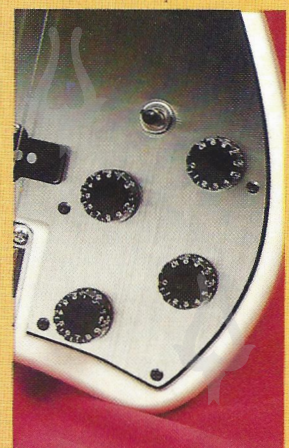

# THE SAVAGE SERIES SPECIFICATIONS

Slick and sassy, Daion's Savage Series are designed for any style of music. The solid maple neck is comfortable and fast with easy access to the 22nd fret.

On the guitars, the pickups are the renowned humbuckers. On the bass, the pickups are split single-coil and 8-pole single coil. Optimum sustain is obtained by through-the-body stringing. The guitars have mini-toggle switches that allow series or parallel coil settings for a vast variety of sounds.

## **BARBARIAN**

- Solid maple neck
- Rosewood fingerboard with pearloid position dots
- 3 humbucker pickups with anti-tilt triple screw system
- Contoured body
- Heavy duty chrome machine heads
- 3 mini-toggle switches for a variety of settings including single or double coil settings
- Heavy duty brass saddles with side lock screws
- Through-the-body stringing from back
- 22 nickle-silver frets

## **SAVAGE**

- Solid maple neck
- Rosewood fingerboard with pearloid position dots
- 2 humbucker pickups with anti-tilt triple screw system
- Contoured body
- Heavy duty chrome machine heads
- Heavy duty brass saddles with side lock screws
- Through-the-body stringing from back
- 22 nickle-silver frets
- 2 mini-toggle switches for series or parallel coil settings

## **SAVAGE BASS**

- Solid maple neck
- Rosewood fingerboard with pearloid position dots
- Split single-coil pickups and 8-pole single coil pickup
- Heavy duty chrome machine heads
- Heavy duty brass saddles with side lock screws
- Through-the-body stringing from back
- 22 nickle-silver frets
- Contoured body with long horn for perfect balance