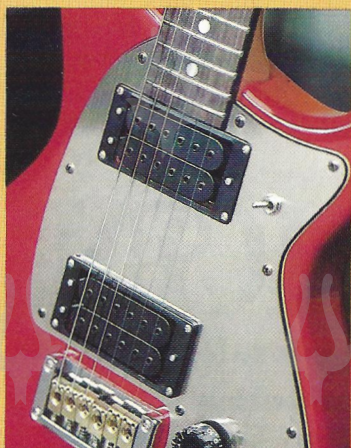

# THE SAVAGE SERIES SPECIFICATIONS

Slick and sassy, Daion's Savage Series are designed for any style of music. The solid maple neck is comfortable and fast with easy access to the 22nd fret.

On the guitars, the pickups are the renowned humbuckers. On the bass, the pickups are split single-coil and 8-pole single coil. Optimum sustain is obtained by through-the-body stringing. The guitars have mini-toggle switches that allow series or parallel coil settings for a vast variety of sounds.

## **BARBARIAN**

- Solid maple neck
- Rosewood fingerboard with pearloid position dots
- 3 humbucker pickups with anti-tilt triple screw system
- Contoured body
- Heavy duty chrome machine heads
- 3 mini-toggle switches for a variety of settings including single or double coil settings
- Heavy duty brass saddles with side lock screws
- Through-the-body stringing from back
- 22 nickle-silver frets

## **SAVAGE**

- Solid maple neck
- Rosewood fingerboard with pearloid position dots
- 2 humbucker pickups with anti-tilt triple screw system
- Contoured body
- Heavy duty chrome machine heads
- Heavy duty brass saddles with side lock screws
- Through-the-body stringing from back
- 22 nickle-silver frets
- 2 mini-toggle switches for series or parallel coil settings

## **SAVAGE BASS**

- Solid maple neck
- Rosewood fingerboard with pearloid position dots
- Split single-coil pickups and 8-pole single coil pickup
- Heavy duty chrome machine heads
- Heavy duty brass saddles with side lock screws
- Through-the-body stringing from back
- 22 nickle-silver frets
- Contoured body with long horn for perfect balance